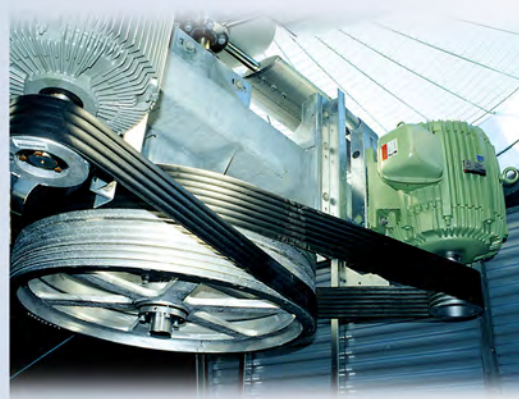

Gears

Bearings

Couplings

Flex Elements

Oil | Sheaves | Fan Stacks | Shrouds | Vertical Discharge Ducts

- **Fill** – Hanging Fill Sheets, Integrated Film Fill (*built-in louvers and/or drift eliminators*), Film Fill (*High Efficiency to Non-clog*)
- **Drift Eliminators** – PVC or HPVC (*for high temperature applications*)
- **Distribution Systems** – Header | Lateral – Branch Arms
Nozzles – Hot Water Basins | Covers, Valves, Nozzles
- **Structural** – Wood | Fiberglass
- **Coating Systems** – Hot and Cold Water Basin Sealing Kits
- **Screens** – Fan and Air Inlet
- **FRP Siding**