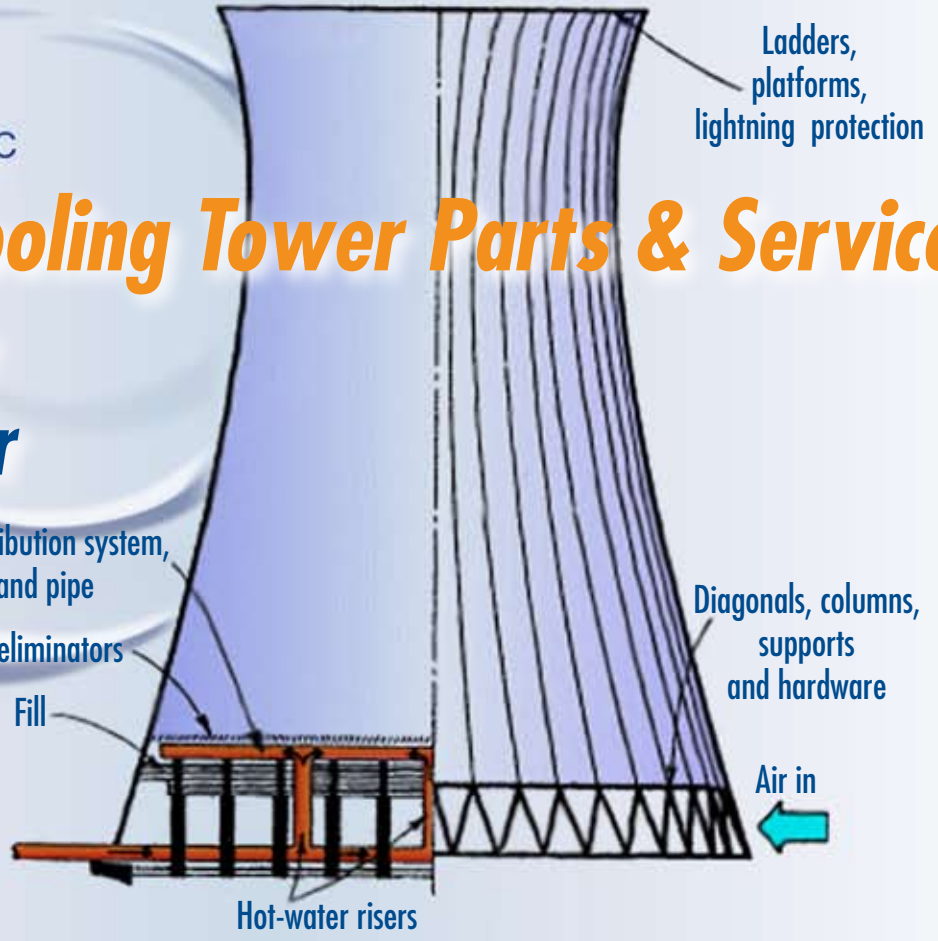

ATS

AmertechTowerServices, LLC

Natural Draft Cooling Tower Parts & Service

CrossFlow Cooling Tower

**Attentive
Team
Service**

Services we perform on your cooling tower are, component replacement, repairs and maintenance and inspection services.

Your Single Source for Repairs, Parts & Services for all Cooling Towers

www.amertechtower.com

524 Prospect Ave. Suite A ■ Little Silver, NJ 07739 ■ 732-345-9550 ■ Fax 732-345-9366

ATS

AmertechTowerServices, LLC

Natural Draft Cooling Tower Parts & Service

CounterFlow Cooling Tower

Services we perform on your cooling tower are, component replacement, repairs and maintenance and inspection services.

ATS PRAYER

Yoke style nozzle body